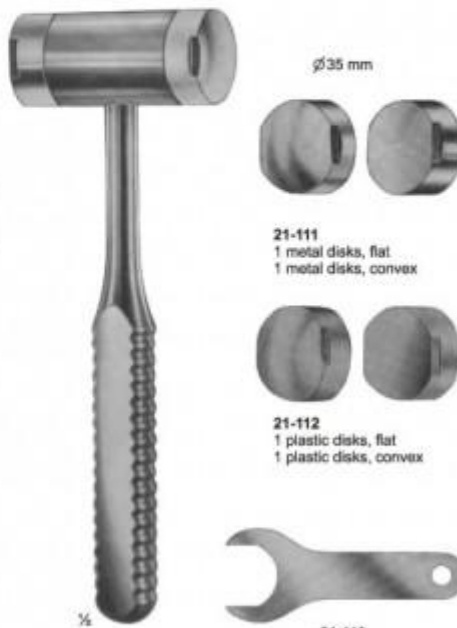

21-105  
COTTLE  
140 g  
1 Seite convex  
1 Seite concav  
185 mm

21-106  
165 g  
lead filled head  
190 mm

## Mallets

---

21-107  
HAJEK  
140 g  
215 mm

21-108  
215 g  
with interchangeable  
plastic disks  
245 mm  
21-109  
pair of spare disks

21-110 - 113  
WAGNER  
complete with:  
1 pair of metal disks and  
1 pair of plastic disks and  
1 wrench 566  
235 mm

∅ 35 mm

21-111  
1 metal disks, flat  
1 metal disks, convex

21-112  
1 plastic disks, flat  
1 plastic disks, convex

21-113  
Wrench

Mallet without disks 130 g

## Mallets

---

21-114  
BERGMANN  
245 mm

21-115  
BERGMANN  
235 mm

21-116  
OMBREDANNE  
240 mm

21-117  
HEATH  
copper filled head  
700 g  
185 mm