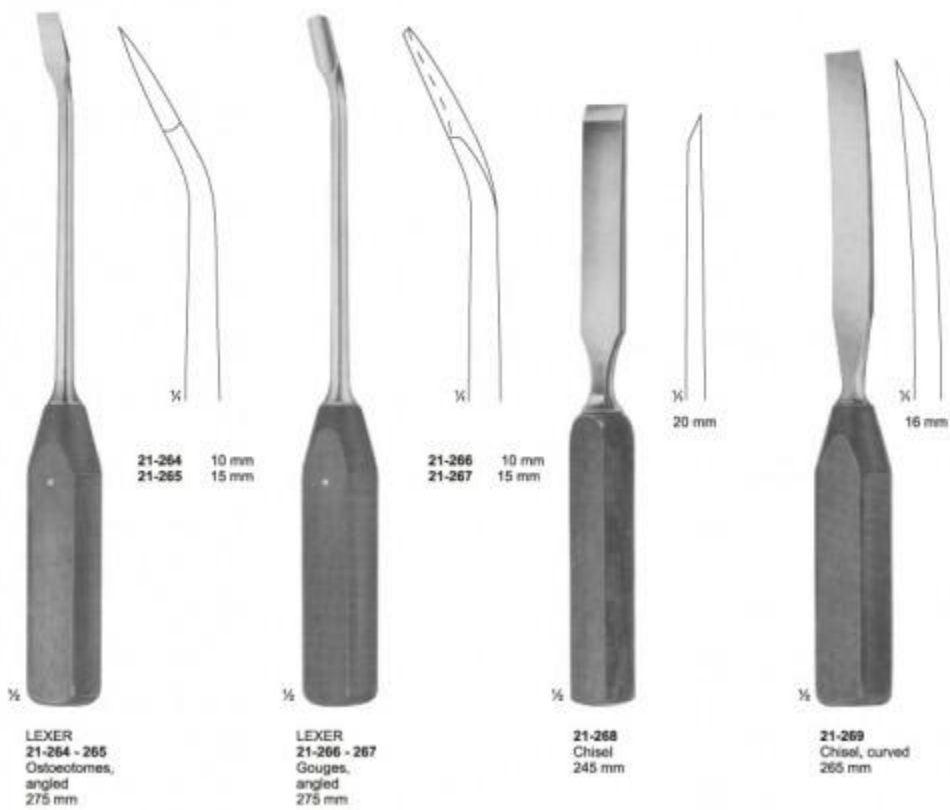

Osteotomes ,Chisels and Gouges with HARTPRESS -handle