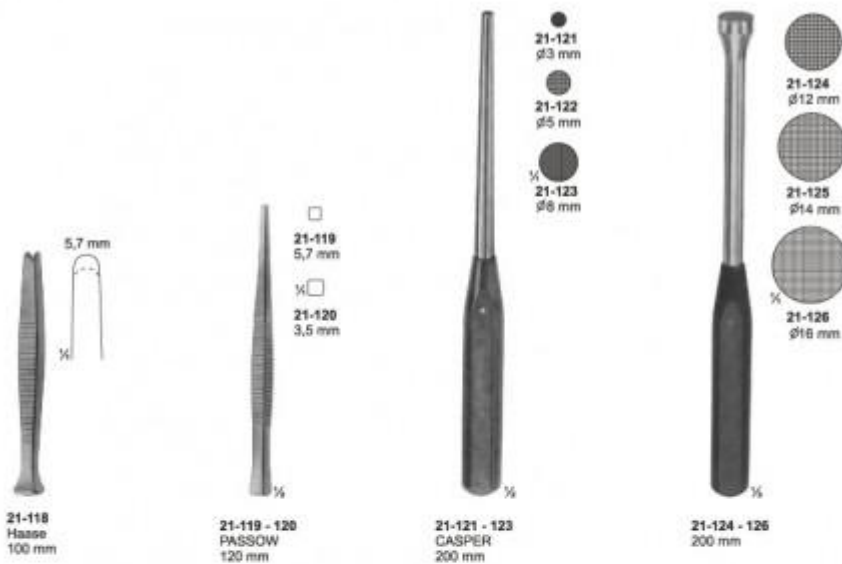

Tampers - Osteotomes, Chisels and Gouges