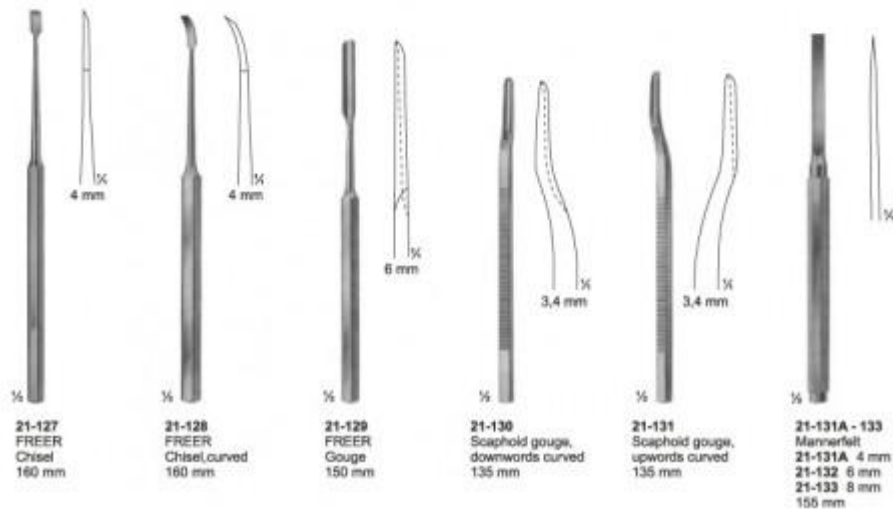

## Mallets

---

21-114  
BERGMANN  
245 mm

21-115  
BERGMANN  
235 mm

21-116  
OMBREDANNE  
240 mm

21-117  
HEATH  
copper filled head  
700 g  
185 mm

## Tampers - Osteotomes, Chisels and Gouges